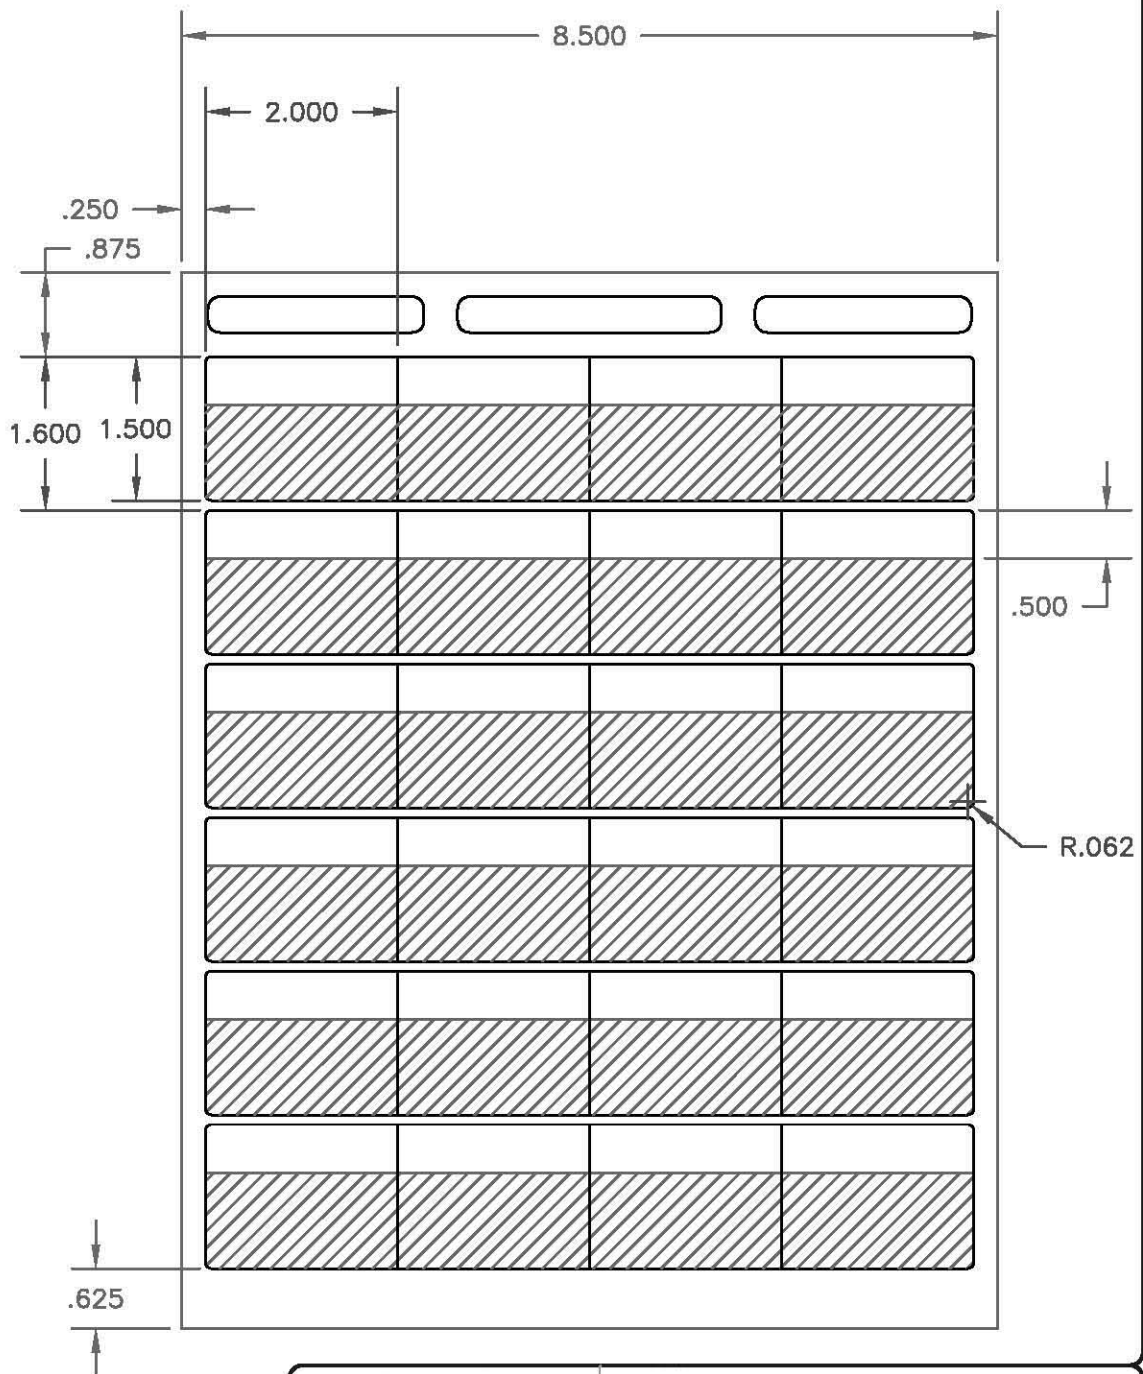

REVISION	DATE	NOTES	BY
-	-	-	-

WIDTH 2.00
 HEIGHT 1.50
 WRITE-ON HT 0.50
 HR 2.00
 VR 1.60
 WEB WIDTH 8.5 X 11
 LEFT MARGIN 0.25
 TOP MARGIN 0.875
 DIE # 84
 LABELS/SHEET 24

LSL 84

© www.ncusa.com

DESCRIPTION LSL-84

SCALE 1:2

DRW SP

DRAWING NUMBER
LSL-84